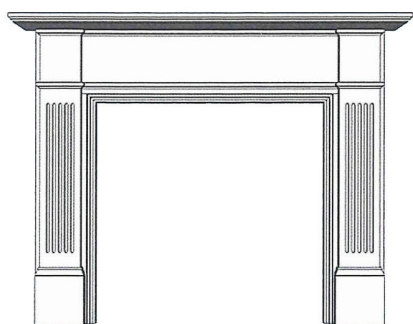

PO Box 890
Cronulla NSW 2230

M 0412 737 742
M 0405 188 532

high fire

mantle selection

All Mantles can be made in either
MDF | Pine | Cedar | Stone

highfire

Grosvener Mantle

Windsor Mantle