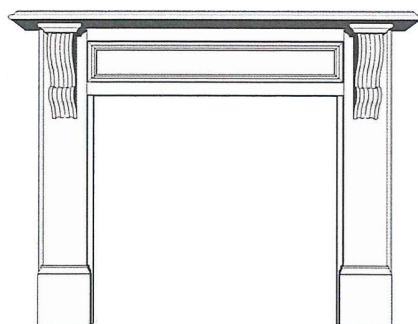

Richmond Mantle