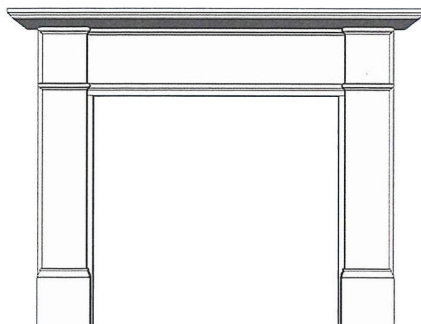

PO Box 890
Cronulla NSW 2230

M 0412 737 742
M 0405 188 532

high fire

mantle selection

All Mantles can be made in either
MDF | Pine | Cedar | Stone

highfire

Grosvener Mantle

Windsor Mantle