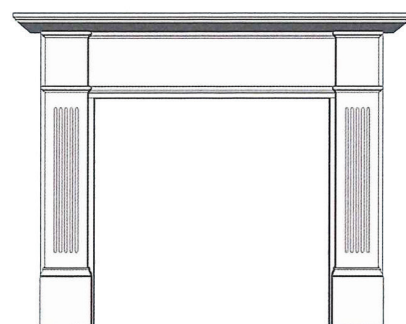

PO Box 890
Cronulla NSW 2230

M 0412 737 742
M 0405 188 532

high fire

mantle selection

All Mantles can be made in either
MDF | Pine | Cedar | Stone

highfire

Grosvener Mantle

Windsor Mantle