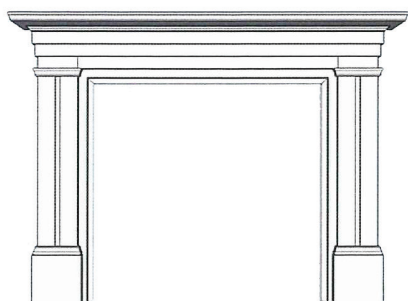

Milano Mantle