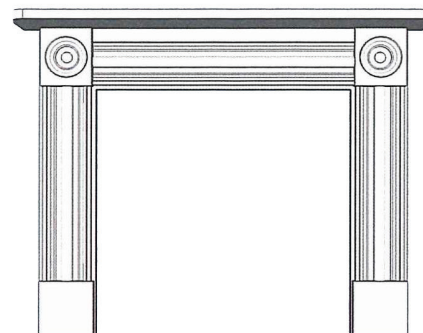

Waverly Mantle